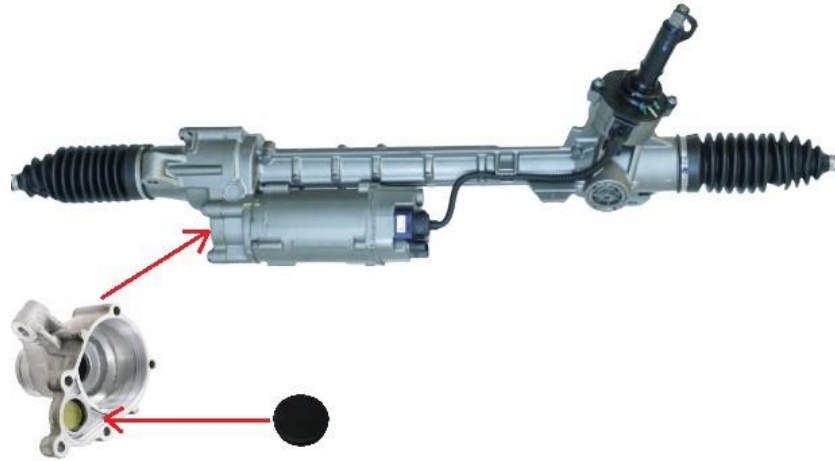

EPS Belt end cap cover Part No. 40360045

Application
MERCEDES-BENZ ML-CLASSE III (W166) (2011-), GL-CLASSE II (X166) (2012-)

FITS THE FOLLOWING

Rack part number	Crossreferences	Application
ATGE45291RB	VAG 7L1423061D, 7L1423061DX, 7L1423051G, 4532009963	Volkswagen Transporter T6 (2020-)
ATGE44381RB	LAND ROVER LR134888, LR118758, LR106151, GPLA3200AB, KPLA3200CA, KPLA3200AA, LPLA3504AA, KPLA3504AA, JPLA3504AB	Land Rover Range Rover IV (2012-2017)
ATGE40361RB	Bosch KS01004168, KS00003178, KS01001772, KS00003655 LAND ROVER BJ323200CA, BJ323504EB, LR039246, BJ323200GB, LR089135, BJ323200EB, LR052324, BJ323504EA, LR032715, BJ323200GA, LR088700, BJ323200EA,	Land Rover Range Rover Evoque I (2011- 2015) Range Rover Evoque I Рестайлинг (2015-2018)